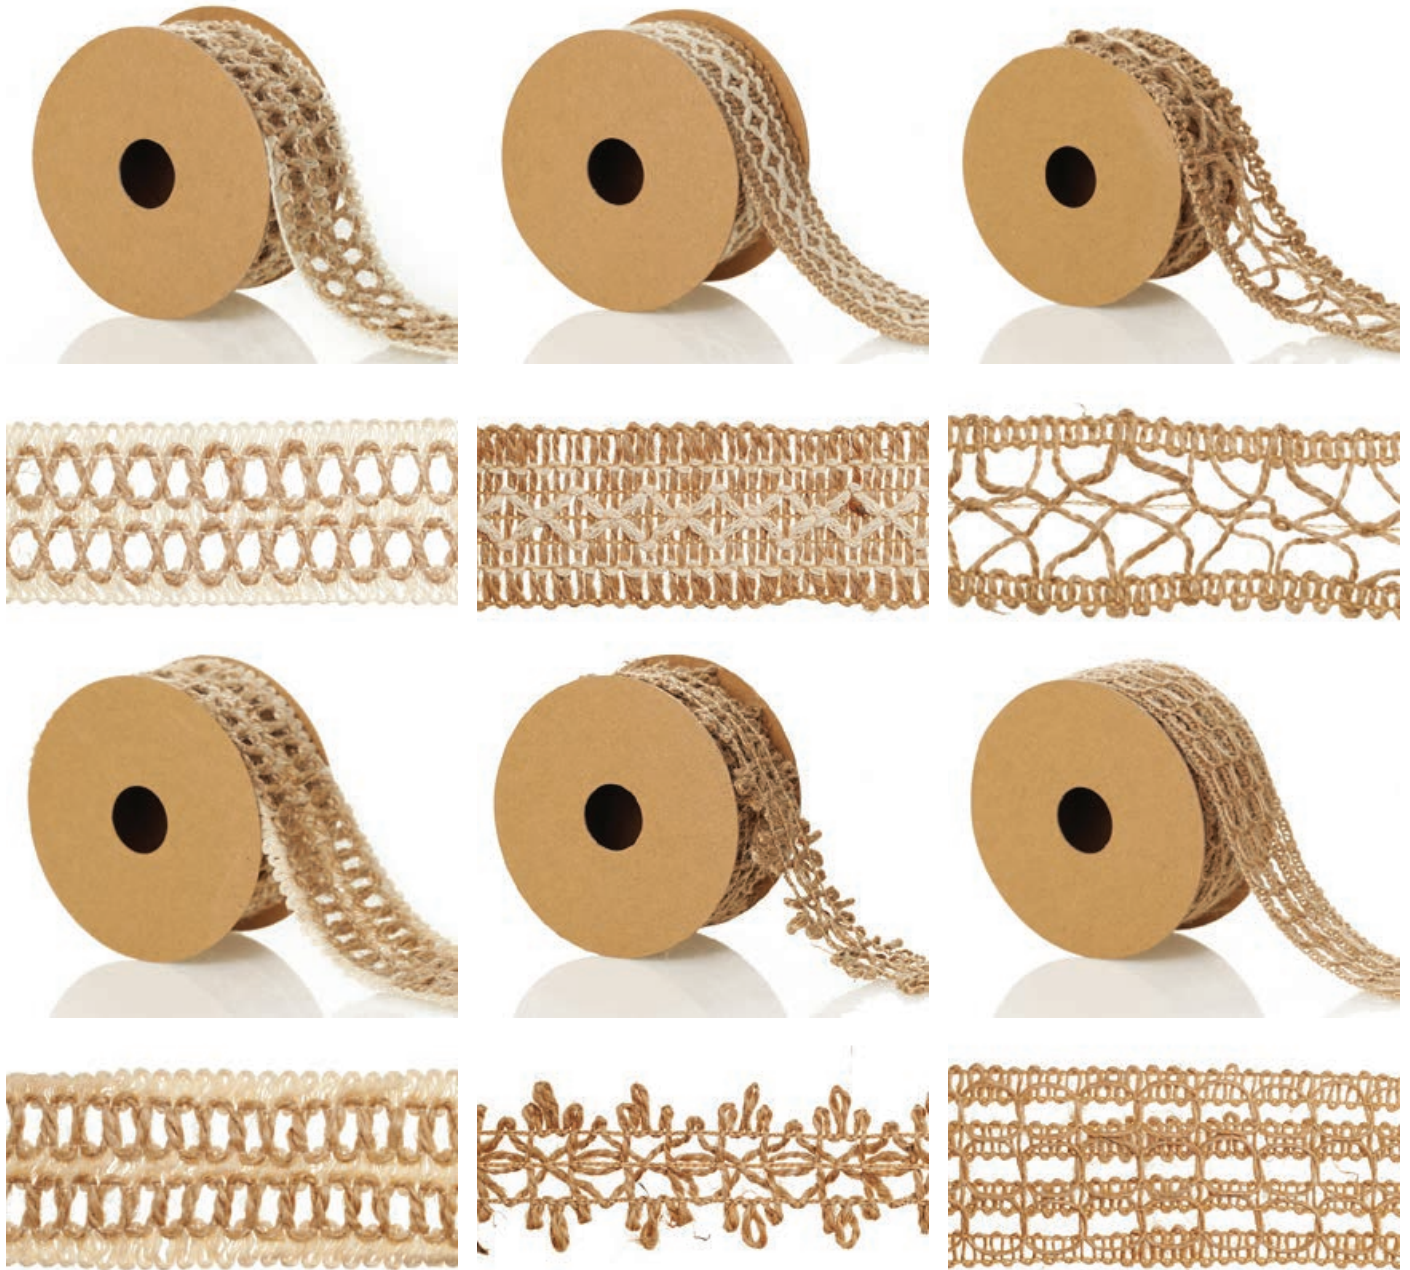

2.

3.

4.

1. BURLAP MERRY CHRISTMAS TREE SKIRT - RED TRIM, 2. NATURAL BURLAP RIBBON, 3. RED BURLAP RIBBON, 4. CHAMPAGNE 4CM NUT BELLS - BOX OF 9, 5. RED BERRY PICK - SET OF 2, 6. RED 4CM JINGLE BELL DECORATIONS - BOX OF 6

5.

6.

PERFECT PRESENTS

CREAM AND NATURAL JUTE DECORATIVE BRAID RIBBONS

STYLING YOUR CHRISTMAS TABLE

1. RED 4CM JINGLE BELL DECORATIONS - BOX OF 6
2. PERSONALISED NAME CARDS
3. HOLLY AND RED BERRY BON BONS

1.