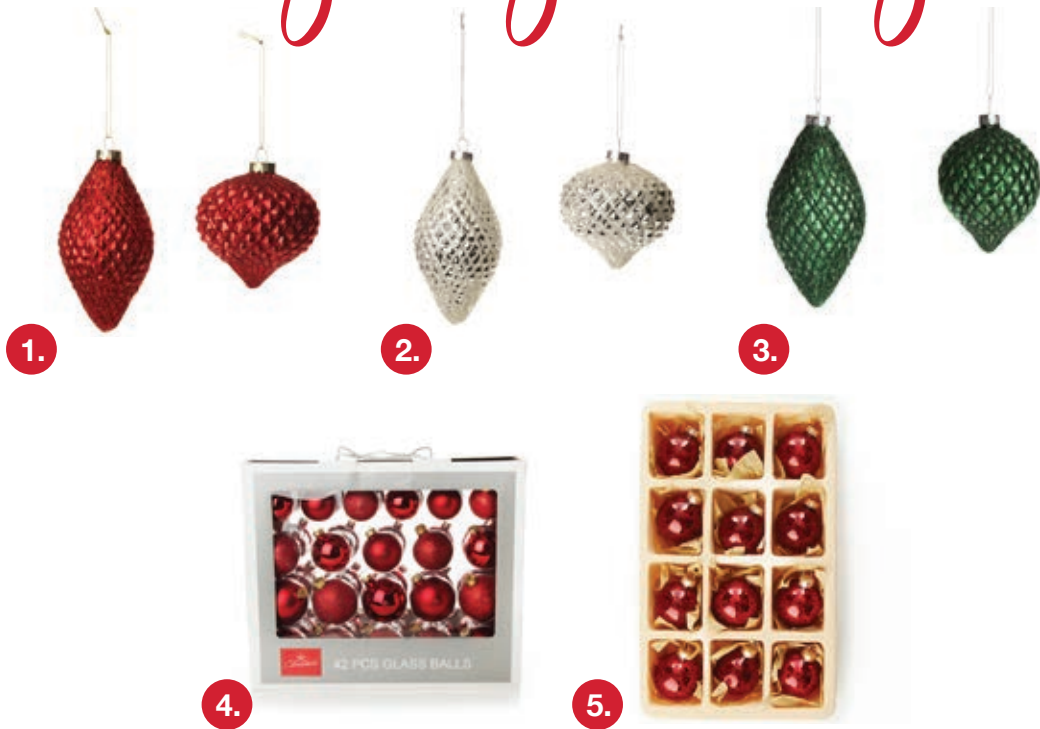

# Christmas Tree

.....  
*personalized baubles*  
.....

RED GLASS PERSONALISED BAUBLE

..... happy holidays .....

HAPPY HOLIDAY  
LIGHTUP BAUBLES  
SET OF 4

GORGEOUS GLASS

# christmas baubles

1. ANTIQUE RED TEARDROP AND FINIAL GLASS BAUBLES,
2. ANTIQUE SILVER TEARDROP AND FINIAL GLASS BAUBLES,
3. ANTIQUE GREEN TEARDROP AND FINIAL GLASS BAUBLES,
4. RED GLASS CHRISTMAS BAUBLE PACK - SET OF 42,
5. RED MERCURY GLASS BAUBLE SET