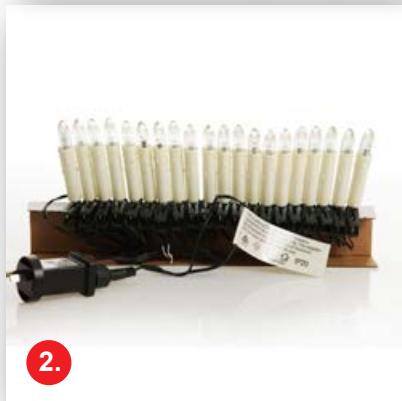

Vintage Santa

VINTAGE RED SANTA HEAD WALL HANGING

1. MINI SHATTERPROOF CHRISTMAS BAUBLES - PACK OF 12 (VARIOUS COLOURS - EACH SOLD SEPARATELY),
2. MINI CANDLE LIGHTS,
3. RETRO SANTA PLANTER POT CHRISTMAS ORNAMENT,
4. RED AND GREEN VELVET CHRISTMAS TREE SKIRT.