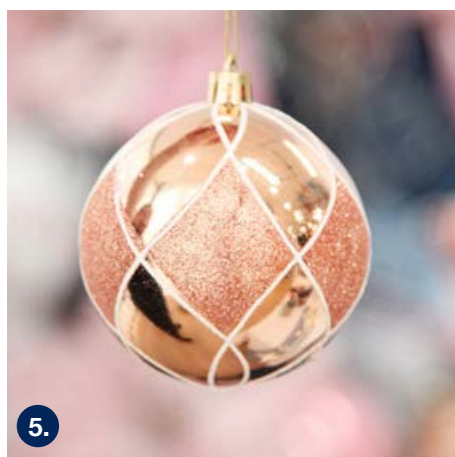

OUR SELECTION OF
Decorative Baubles