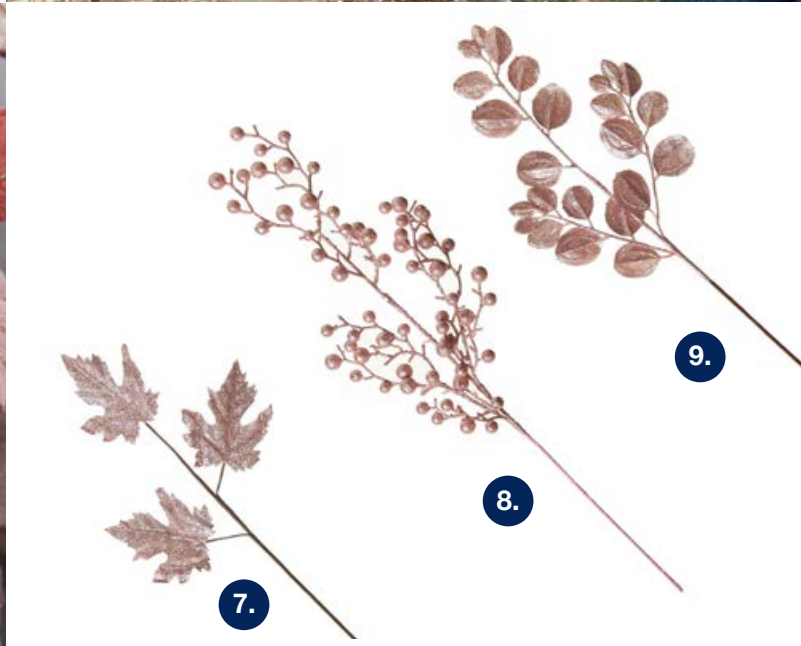

1. BLUE CHRISTMAS BAUBLE CLUSTER PICK, 2. PINK PEARL EUCALYPTUS DOLLAR GUM SPRAY, 3. DUSKY PINK ROUND LEAF EUCALYPTUS DOLLAR GUM SPRAY, 4. ROSE GOLD GLITTER WEEPING SPRAY, 5. ROSE GOLD GLITTER GRASS SPRAY, 6. ROSE GOLD SEQUIN PUFF FLOWER SPRAY, 7. PINK GLITTER MAPLE LEAF SPRAY, 8. ROSE GOLD GLITTER BERRY SPRAY, 9. PINK GLITTER ROUND LEAF SPRAY.